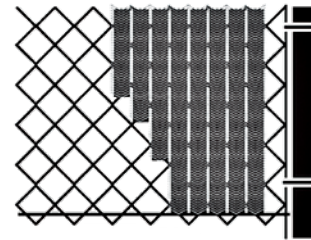

Installation Instructions

Requires no locking device or tools. HedgeLink installs much like our Winged Slat, installing vertically top to bottom.

Insert HedgeLink Slats vertically top to bottom, keeping the green needles facing up, while revolving the slat clockwise with your fingers for easier installation.